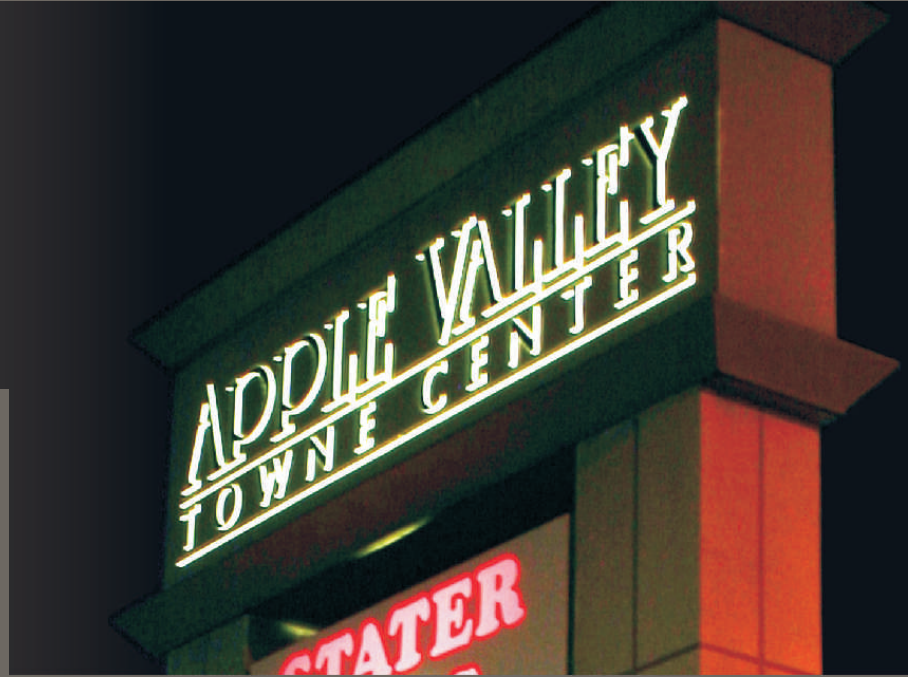

# Apple Valley Towne Center

Apple Valley, California

## The Project:

Create a sign program for a multi-tenant retail center

- Internally illuminated pylon and monument signs
- Routed-out, pushed thru letters

APPLE VALLEY  
TOWNE CENTER

www.encoreimage.com  
800-791-1187