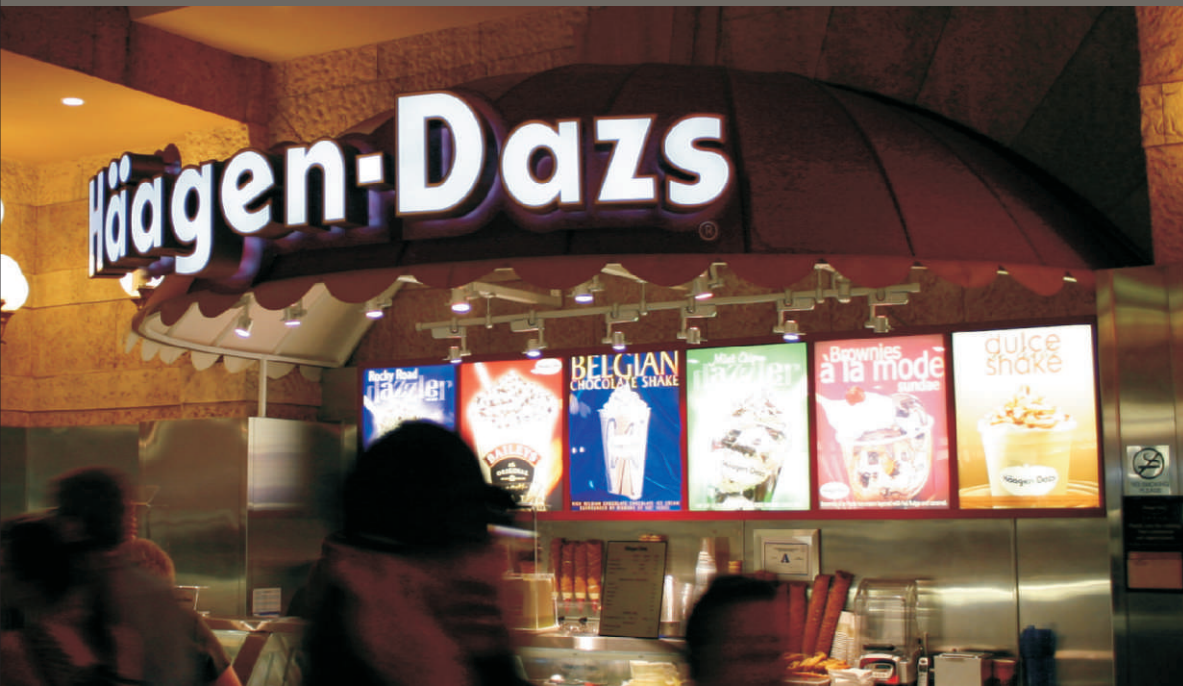

## The Project:

Create a unique sign display for a high profile, NewYork NewYork Casino location.

- Internally illuminated channel letters
- Fully-dimensional cone element
- Fabric awning
- Illuminated menu display

# Häagen-Dazs